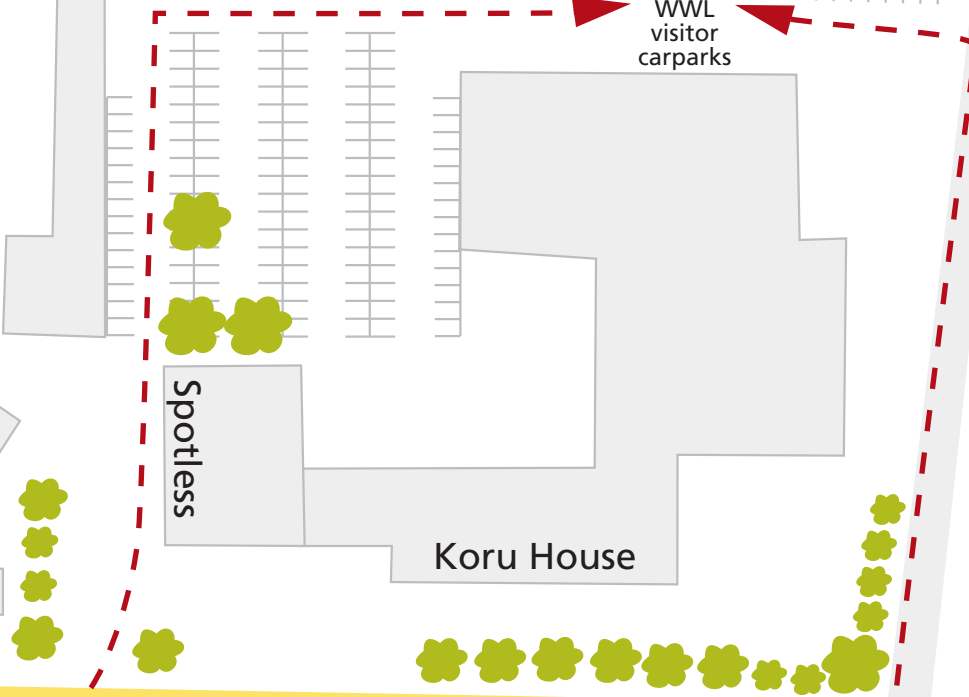

Jackson Street

**Wellington Water
Level 4, IBM House
25 Victoria Street
Petone, Lower Hutt**

Victoria Street

Turn in at
25 Victoria St

The Esplanade

Turn in at
85 The Esplanade