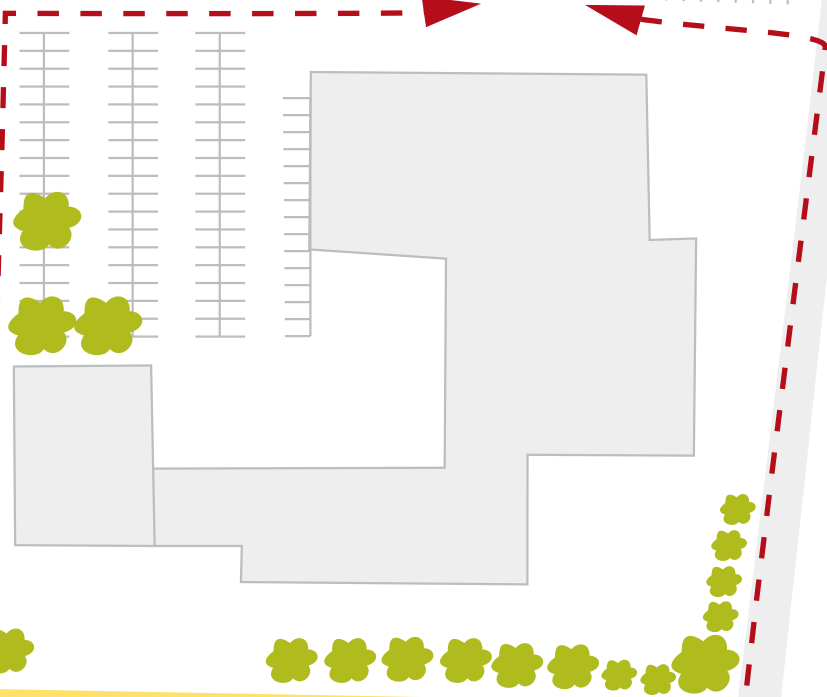

Jackson Street

Wellington Water
Level 4, 25 Victoria
Street, Petone,
Lower Hutt

Entrance

Victoria Street

Turn in at
25 Victoria St

Turn in at
85 The Esplanade

The Esplanade